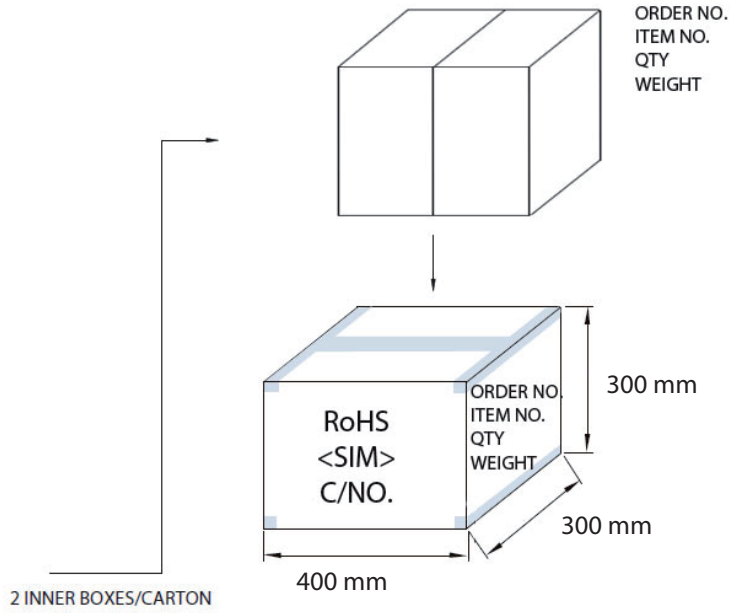

REVISED	DRAWN	APPROVED
①			

NOTES:

Connectors must be inside Cable Rolling

Only use strong cartons with printed letters - handwritten NOT allowed !

ART.NO.			PACKING	
CO 77416			one pcs in Polybag with sticker and barcode 4017538046284 than 10 pcs in one big polybag with pcs and item no lable	

impuls | S-Impuls
Handels GmbH
für audiovisuelle
Produkte

Am Mühlberg 8
91477 Markt Bibart
fon + 49 9162 | 98 96 0
fax + 49 9162 | 98 96 21
mail info@s-impuls.de

						PART NO: CO 77416	
DESCRIPTION: DVI-I plug (24+5) - VGA jack - DUAL LINK							
SIZE	A4	DATE		CHECKED		⊕	TOLERANCES UNLESS OTHERWISE STATED
UNIT	MM	DRAWN		APPROVED			
SCALE	NTS	C.Motzek			DATE: 23.08.2010