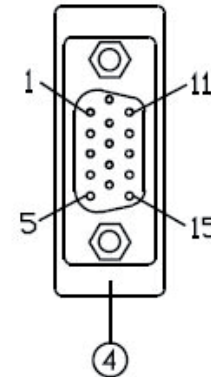

	REVISED	DRAWN	APPROVED
①			

DVI(24+5) MALE
INSULATOR:BLACK

MOLDED TYPE
COLOR: BLACK

HD15 FEMALE
INSULATOR:BLACK

CONFIGURATION:

DVI(24+5) MALE	HD15 FEMALE
C1	1
C2	2
C3	3
C4	13
C5	6, 7, 8
8	14
7	12
6	15
14, 16	9
15	10, 5
SHIELD	SHIELD

						PART NO: CO 77416	
DESCRIPTION: DVI-I plug (24+5) - VGA jack - DUAL LINK							
SIZE	A4	DATE		CHECKED		⊕	TOLERANCES UNLESS OTHERWISE STATED
UNIT	MM	DRAWN		APPROVED			
SCALE	NTS	C.Motzek			DATE: 23.08.2010		