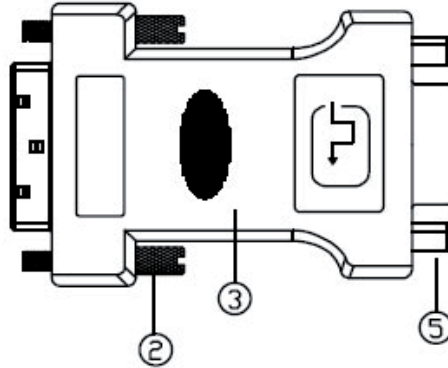

	REVISED	DRAWN	APPROVED
①			

DVI(24+5) MALE
INSULATOR:BLACK

MOLDED TYPE
COLOR: BLACK

HD15 FEMALE
INSULATOR:BLACK

CONFIGURATION:

DVI(24+5) MALE	HD15 FEMALE
C1	1
C2	2
C3	3
C4	13
C5	6, 7, 8
8	14
7	12
6	15
14, 16	9
15	10, 5
SHIELD	SHIELD

						PART NO: CO 77416	
DESCRIPTION: DVI-I plug (24+5) - VGA jack - DUAL LINK							
SIZE	A4	DATE		CHECKED		⊕	TOLERANCES UNLESS OTHERWISE STATED
UNIT	MM	DRAWN		APPROVED			
SCALE	NTS	C.Motzek			DATE: 23.08.2010		