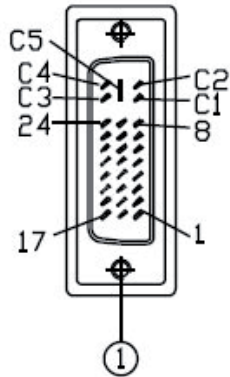

	REVISED	DRAWN	APPROVED
①			

DVI(24+5) MALE
INSULATOR:BLACK

MOLDED TYPE
COLOR: BLACK

HD15 FEMALE
INSULATOR:BLACK

CONFIGURATION:

DVI(24+5) MALE	HD15 FEMALE
C1	1
C2	2
C3	3
C4	13
C5	6, 7, 8
8	14
7	12
6	15
14, 16	9
15	10, 5
SHIELD	SHIELD

						PART NO: CO 77416	
DESCRIPTION: DVI-I plug (24+5) - VGA jack - DUAL LINK							
SIZE	A4	DATE		CHECKED		⊕	TOLERANCES UNLESS OTHERWISE STATED
UNIT	MM	DRAWN		APPROVED			
SCALE	NTS	C.Motzek			DATE: 23.08.2010		

	REVISED	DRAWN	APPROVED
①			

NOTES:

Connectors must be inside Cable Rolling

Only use strong cartons with printed letters - handwritten NOT allowed !

ART.NO.			PACKING	
CO 77416			one pcs in Polybag with sticker and barcode 4017538046284 than 10 pcs in one big polybag with pcs and item no lable	